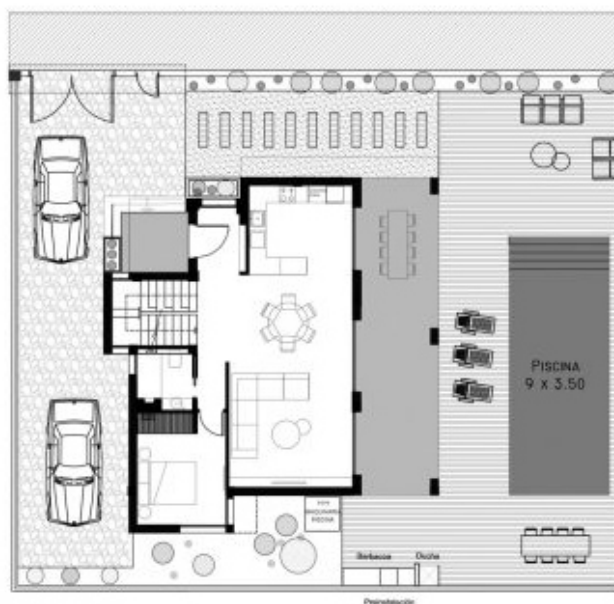

**34 ESTATE**  
 Tel: +34 966 925 948

GROUND FLOOR

FIRST FLOOR

SOLARIUM

4 BEDROOMS / 3 BATHROOMS

TOTAL SURFACE	244 M2
PROPERTY SURFACE	196.37 M2
UNCOVERED TERRACE	32 M2
SOLARIUM	80 M2
POOL	9x3.5 M
PLOT	381.2 M2