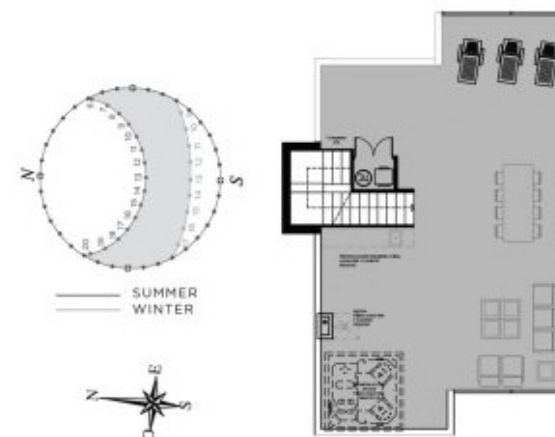

**34 ESTATE**  
 Tel: +34 966 925 948

GROUND FLOOR

FIRST FLOOR

SOLARIUM

4 BEDROOMS / 3 BATHROOMS

TOTAL SURFACE	244 M2
PROPERTY SURFACE	196.37 M2
UNCOVERED TERRACE	32 M2
SOLARIUM	80 M2
POOL	9x3.5 M
PLOT	381.2 M2